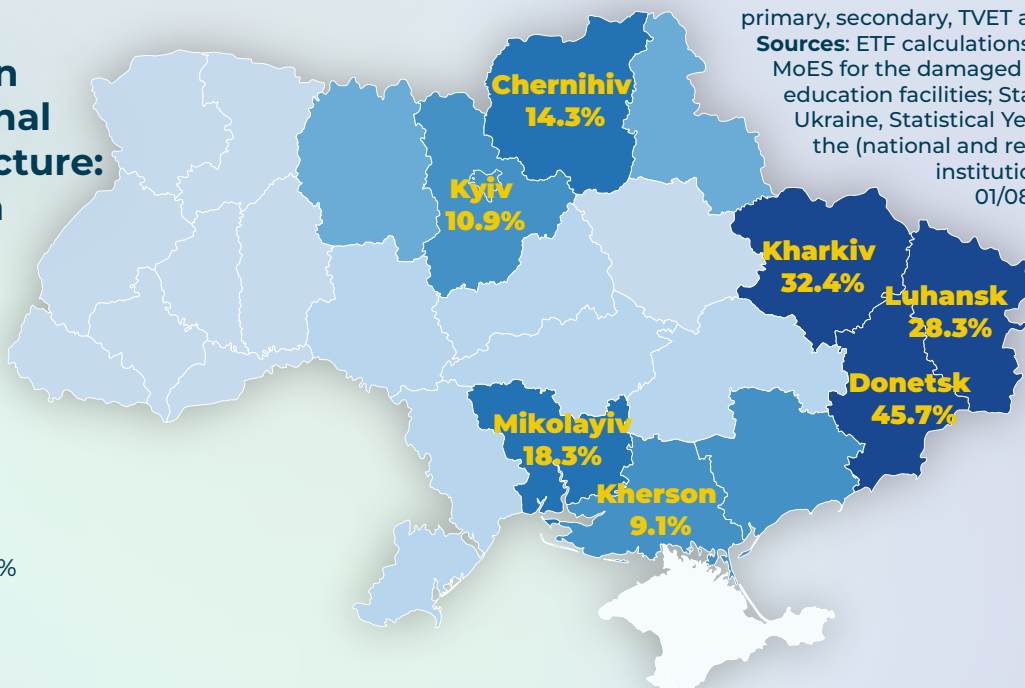

Direct damage estimates of education infrastructure
(Kiev School of Economics 13/06/22)

Destroyed * VET schools

Damaged * VET schools

(Destroyed + damaged = 15.2% of total)

Impact on educational infrastructure: by region