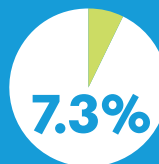

BELARUS

Population of Belarus at the beginning of 2018

9,504,700
people

Number of young people (aged 14-31) is

20.2% of the total population

Education in Belarus

Literacy rate:

99.6%

53.7%

of population has tertiary level diploma

44.8%

has secondary and vocational diploma

PISA 2018

Reading MIN ———— MAX

Maths MIN ———— MAX

Science MIN ———— MAX

OECD average

Education VS Employment

Employment rate for people aged 15-29 is

62.7%

Proportion of **NEETs** (Not in Education, Employment or Training)

Employment rate for **VET diploma holders** is

74.8%

Transition from school to work